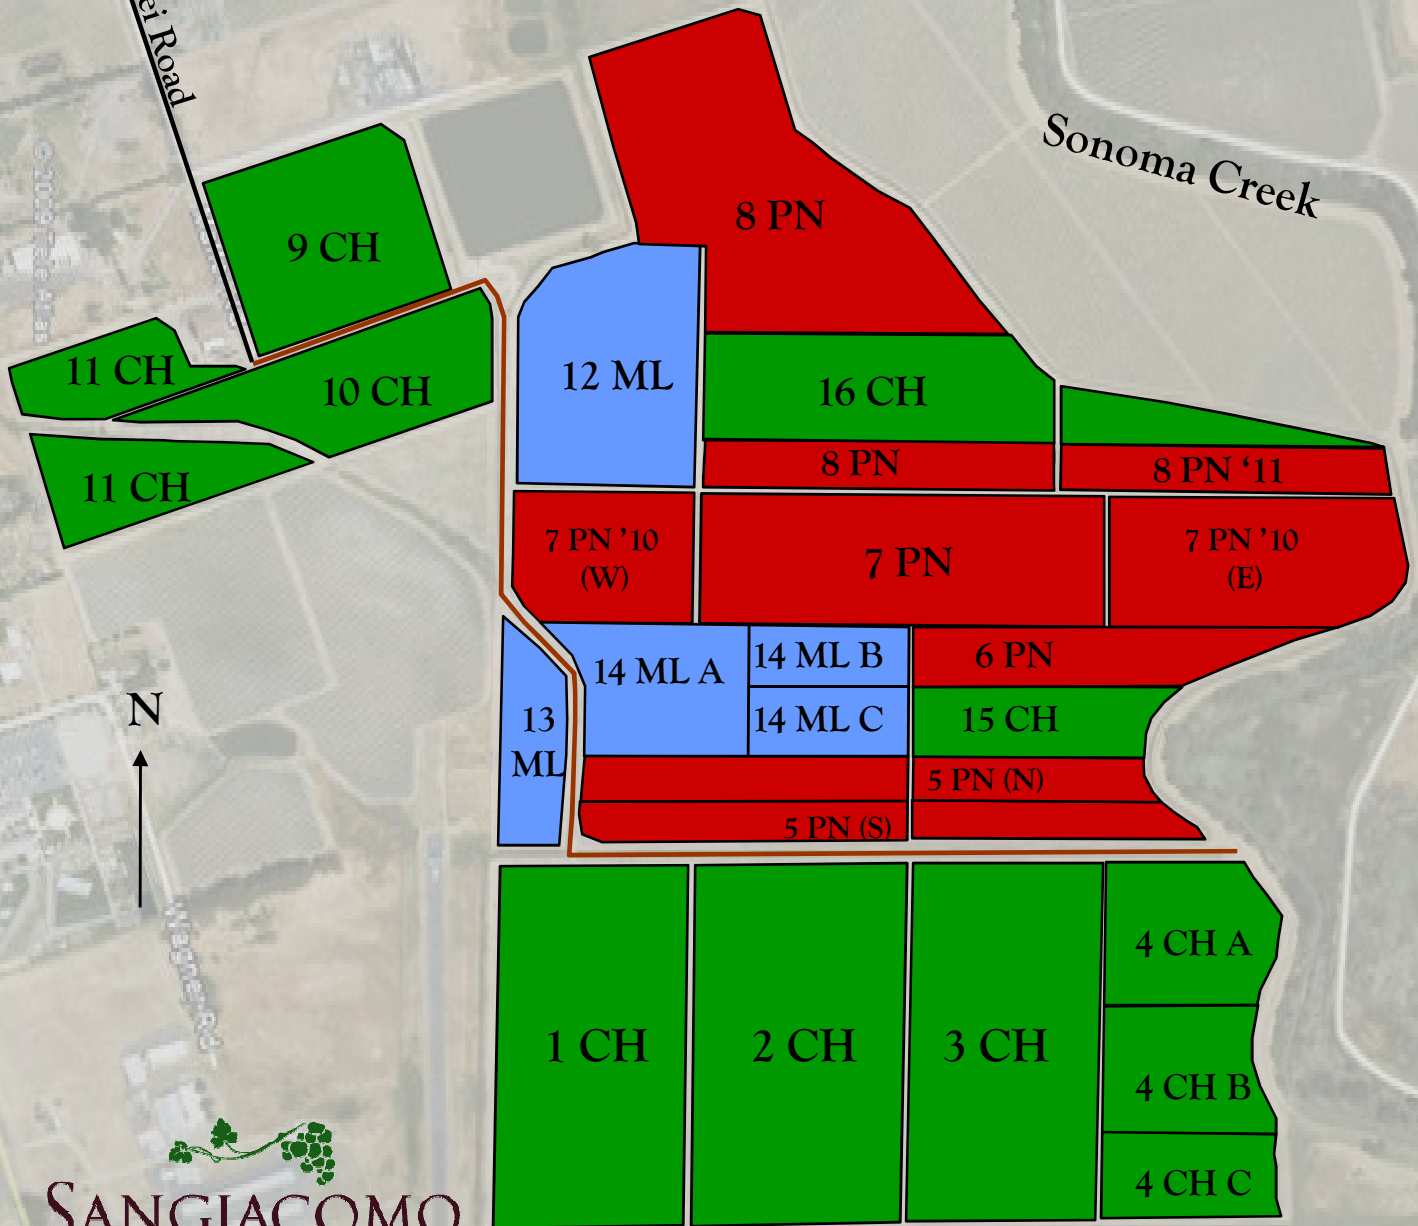

Highway 121

# SOUTHERN SONOMA VINEYARD

Maffei Road

Sonoma Creek

  
**SANGIACOMO**  
*Family Vineyards*